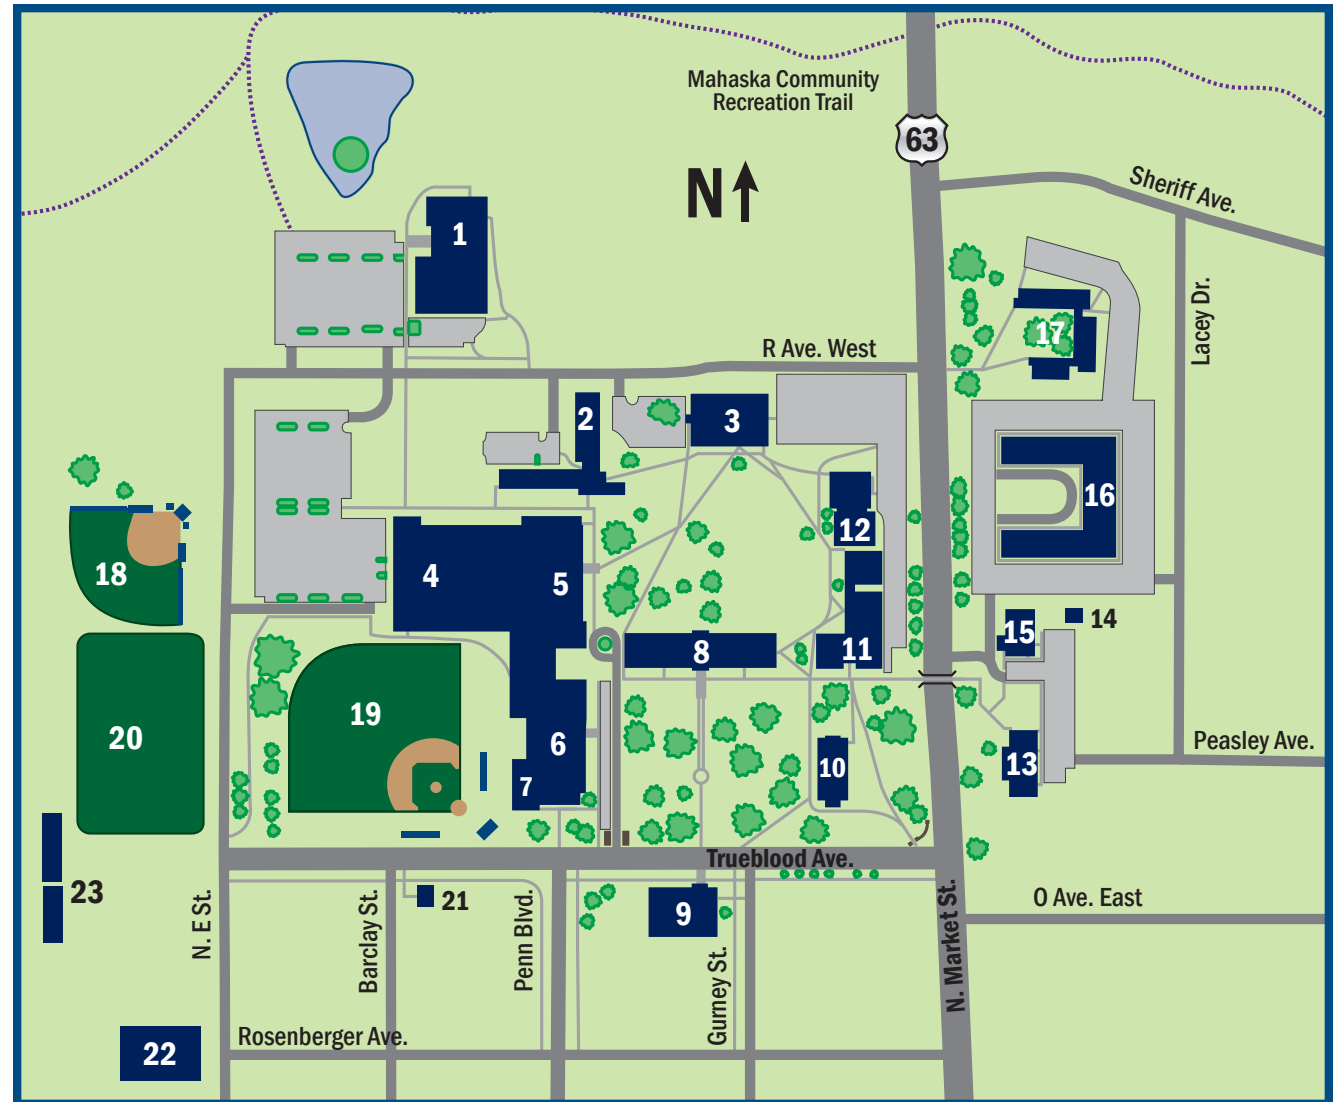

WILLIAM PENN UNIVERSITY

Oskaloosa, Iowa Campus

1. Musco Technology Center (MTC)

Applied Computer Science
Classrooms & Faculty Offices
Communication Research Institute (CRI)
Digital Communication
Industrial Technology

2. Watson Hall

3. Dana M. Atkins Memorial Union

Cafeteria
Campus Ministry Office
Chief Mahaska Room
Counseling Center
Game Room
Mahaska State Bank Room
Scheuermann Room
Security Office
Residence Life Office
Student Success Center (SSC)
WPU Bookstore

4. Penn Activity Center (PAC)

Artificial Turf
Athletic Hall of Fame
Athletic Offices & Locker Rooms
Athletic Training Room
Basketball Courts
Campus Health Clinic
Classrooms & Faculty Offices
Fitness Floor
PAC Café
Science Wing
Skybox Conference Room
Student Government Association (SGA)
Walking Track
Ware Auditorium
Wrestling Room

5. Offices of Admissions & Financial Aid

6. Gymnasium

Athletic Offices & Locker Rooms

7. Ron Randleman Fitness Center

8. Penn Hall

Advancement Office
Alumni Relations Office

Business Office
Career Services
Classrooms & Faculty Offices
Dean of Academic Affairs Office
Information Services
Office of the Registrar
President's Office
Public Relations & Marketing Office
Service Center & Mailroom

9. Wilcox Library

10. Spencer Memorial Chapel

11. Lewis Hall

Green Family Lounge

12. Twin Towers

13. McGrew Fine Arts Center

Ware Recital Hall

14. Pottery Shed

15. Indian Hills Community Center

16. Market Street Hall

17. Eltse Hall

18. Softball Field

19. Baseball Field

20. Practice Football Field

21. Soccer House

22. Rosenberger Apartments

23. Campus Support Services

Grounds & Maintenance

Parking